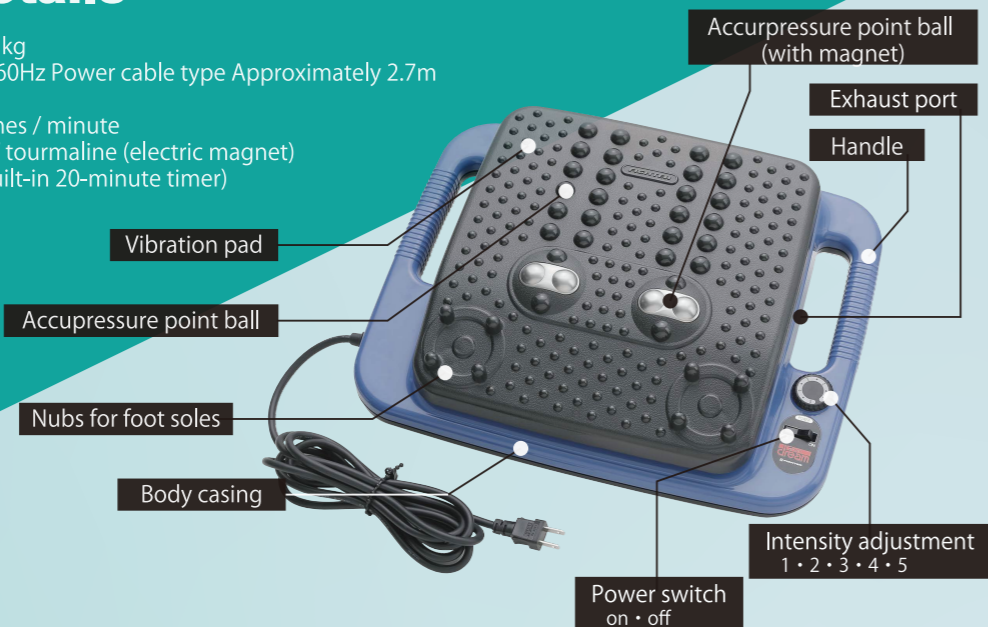

Product details

- **Weight** : Approximately 3.7 kg
- **Power supply** : AC100V 50-60Hz Power cable type Approximately 2.7m
- **Power consumption** : 25W
- **Frequency** : 900 ~ 3,600 times / minute
- **Vibration plate** : ABS resin / tourmaline (electric magnet)
- **Rated time** : continuous (built-in 20-minute timer)

Made in Japan

Teranishi's original! **8** shaped vibration

Teranishi's unique **8-shaped** vibration,
— more than a
professional massage.